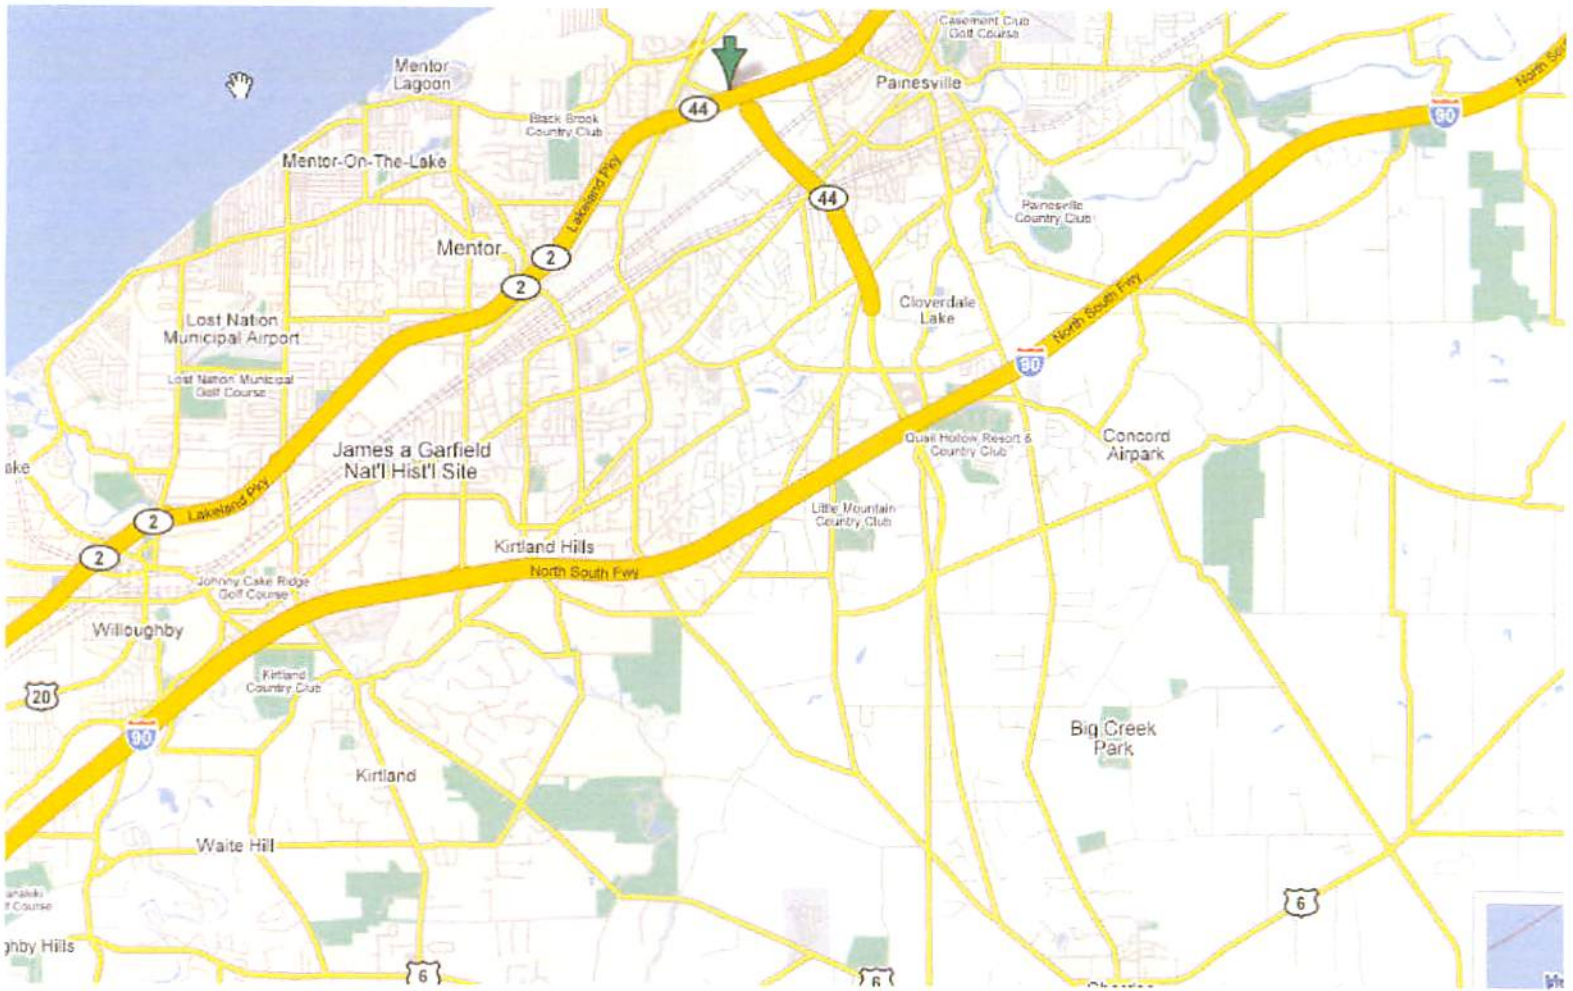

From Akron Canton Municipal Airport

- - Take RT 77 north into downtown Cleveland and follow directions to Route 90/2 eastbound. Rt 90 and Rt 2 Split about 10 miles out of downtown Cleveland. Follow signs to remain on RT 2 East towards Painesville. Exit at Heisley Rd and take a left hand turn going north. Turn Right on Blackbrook Rd.

From Rt 90 Westbound from Pennsylvania

- Exit at Rt 44 and turn right going north. At the end of RT 44 there is a split. Stay left to go to RT 2 west towards Cleveland. Heisley Rd is immediately after the turn and exit there. Turn right and go north. Turn right on Blackbrook Rd.

From Rt 90/2 Eastbound from Indiana

- Follow directions through downtown Cleveland for RT 90/2 east towards Erie, PA. Rt 90 and Rt 2 Split about 10 miles out of downtown Cleveland. Follow signs to remain on RT 2 East towards Painesville. Exit at Heisley Rd and take a left hand turn going north. Turn Right on Blackbrook Rd.

From western half Rt 480, I 71 or I 77

- - Take either Rt 71 or Rt 77 towards downtown Cleveland. and follow directions to Route 90/2 eastbound. Rt 90 and Rt 2 Split about 10 miles out of downtown Cleveland. Follow signs to remain on RT 2 East towards Painesville. Exit at Heisley Rd and take a left hand turn going north. Turn Right on Blackbrook Rd.