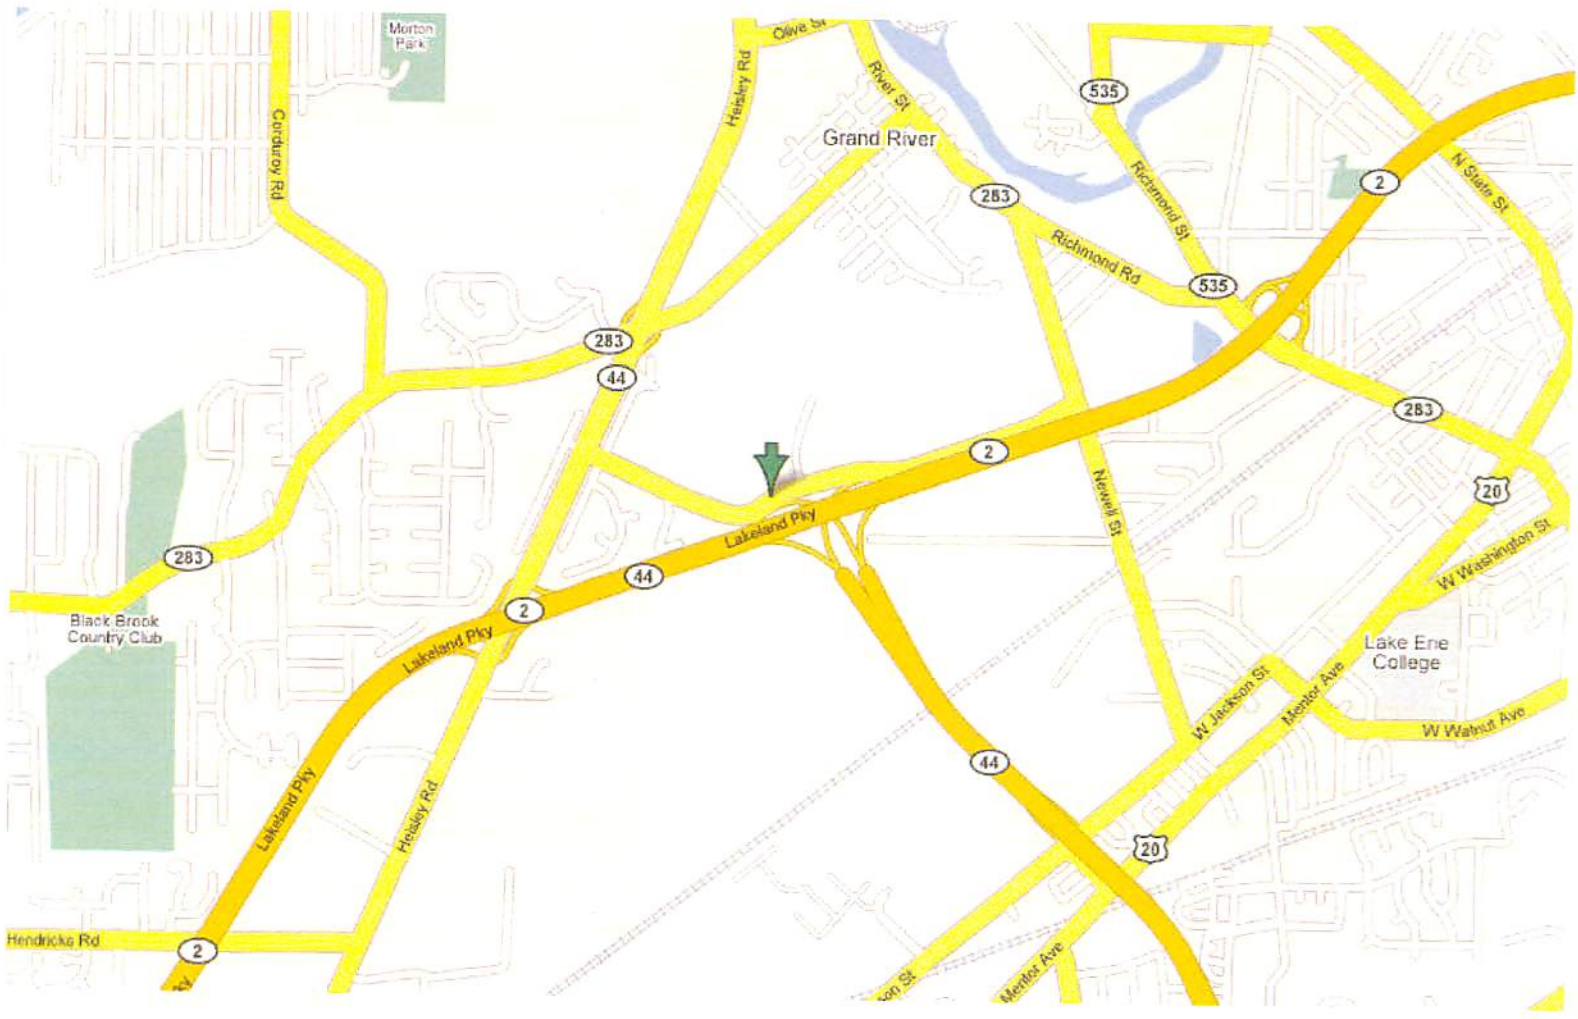

From Akron Canton Municipal Airport

- - Take RT 77 north into downtown Cleveland and follow directions to Route 90/2 eastbound. Rt 90 and Rt 2 Split about 10 miles out of downtown Cleveland. Follow signs to remain on RT 2 East towards Painesville. Exit at Heisley Rd and take a left hand turn going north. Turn Right on Blackbrook Rd.

From Rt 90 Westbound from Pennsylvania

- Exit at Rt 44 and turn right going north. At the end of RT 44 there is a split. Stay left to go to RT 2 west towards Cleveland. Heisley Rd is immediately after the turn and exit there. Turn right and go north. Turn right on Blackbrook Rd.

From Rt 90/2 Eastbound from Indiana

- Follow directions through downtown Cleveland for RT 90/2 east towards Erie, PA. Rt 90 and Rt 2 Split about 10 miles out of downtown Cleveland. Follow signs to remain on RT 2 East towards Painesville. Exit at Heisley Rd and take a left hand turn going north. Turn Right on Blackbrook Rd.

From western half Rt 480, I 71 or I 77

- - Take either Rt 71 or Rt 77 towards downtown Cleveland. and follow directions to Route 90/2 eastbound. Rt 90 and Rt 2 Split about 10 miles out of downtown Cleveland. Follow signs to remain on RT 2 East towards Painesville. Exit at Heisley Rd and take a left hand turn going north. Turn Right on Blackbrook Rd.